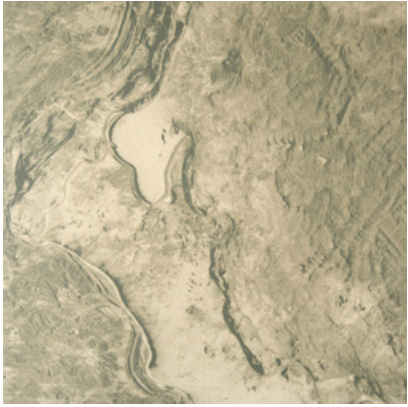

# TERRA

Tear Sheet

Terra is inspired by the metaphysical qualities of lead.

AETHER

ALUM

ASTRA

COMET

ELEMENT

**ITEM**  
3914

**MINIMUM**  
1 panel

**LEAD TIME**  
4 weeks to print

**CONTENT**  
Clay-Coated Paper

**MAINTENANCE**  
Water-based cleanser

**ORIGIN**  
USA

**DISCLAIMER**  
Panel maps represent mural artwork only. Reference the physical sample for color and texture.