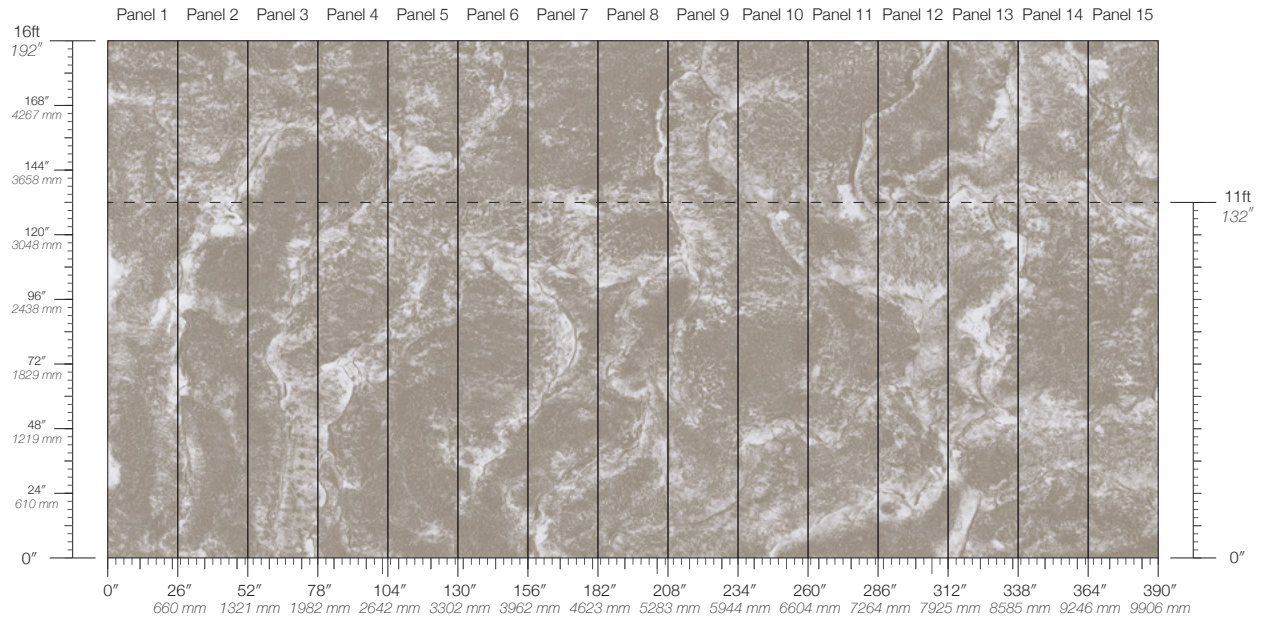

Terra Nitre

Suitable for residential and some commercial projects

COLOR
Nitre

STOCK
Made to order

REPEAT
Non-repeating

CONTACT
sales@calicowallpaper.com
+1 718 243 1705
57 Lispernard Street
New York, NY 10013 USA

ITEM
3914

MINIMUM
1 panel

LEAD TIME
4 weeks to print

CONTENT
Clay-Coated Paper

MAINTENANCE
Water-based cleanser

ORIGIN
USA

DISCLAIMER
Panel maps represent mural artwork only. Reference the physical sample for color and texture.

PANEL WIDTH
26" / 661 mm trimmed

FLAMMABILITY
ASTM E84 Adhered Class A

DETAILS
Custom options available

PANEL HEIGHT
132" / 3353 mm standard
192" / 4877 mm extended

ENVIRONMENTAL
FSC Certified Content

PRICE
Available upon request