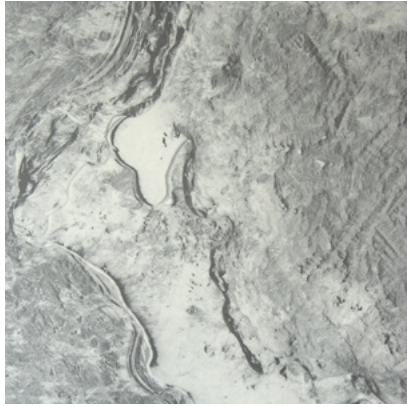

# TERRA

Tear Sheet

Terra is inspired by the metaphysical qualities of lead.

AETHER

ALUM

ASTRA

COMET

ELEMENT

**ITEM**  
3914

**MINIMUM**  
1 panel

**LEAD TIME**  
4 weeks to print

**CONTENT**  
Clay-Coated Paper

**MAINTENANCE**  
Water-based cleanser

**ORIGIN**  
USA

**DISCLAIMER**  
Panel maps represent mural artwork only. Reference the physical sample for color and texture.